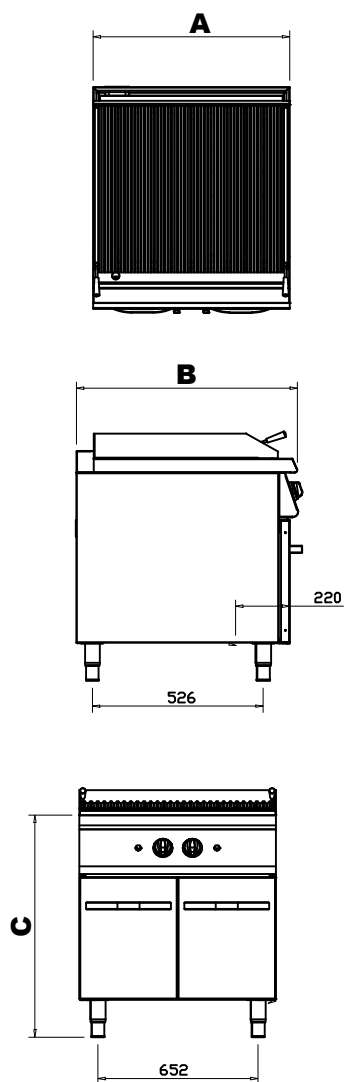

### Construction

APPROVAL: \_\_\_\_\_

lavstone griddle 18 kW

## G7L200G

Code	G7L200G
Width (A)	800
Dept (B)	730
Hight (C)	900
Gas Inlet	R 1/2"
Power	18 kW
Weight (kg)	132
Volume (mm <sup>3</sup> )	0,90