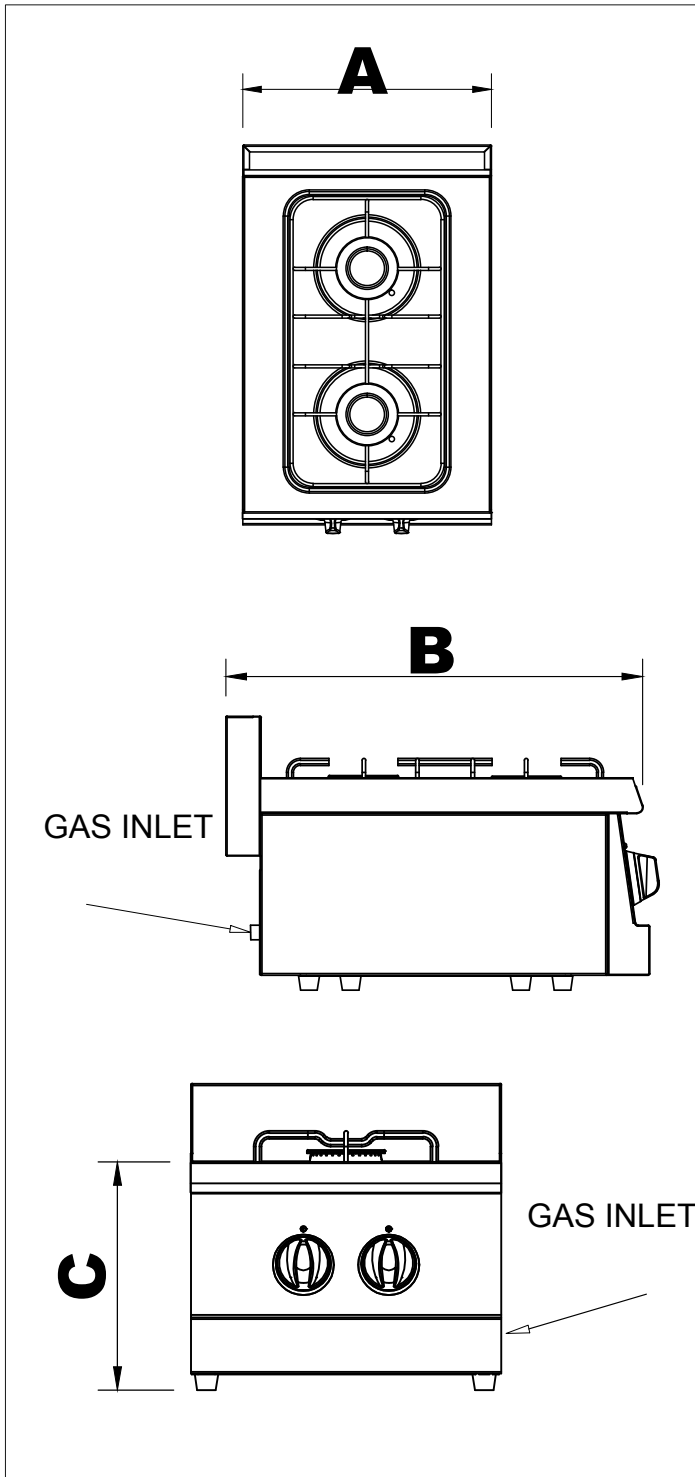

## G6K100G

Code	G6K100G
Width (A)	400
Dept (B)	600
Hight (C)	300
Gas Inlet	1/2"
Power	6,5 Kw
Weight (kg)	17
Volume (m <sup>3</sup> )	0,18

CE

All rights reserved.