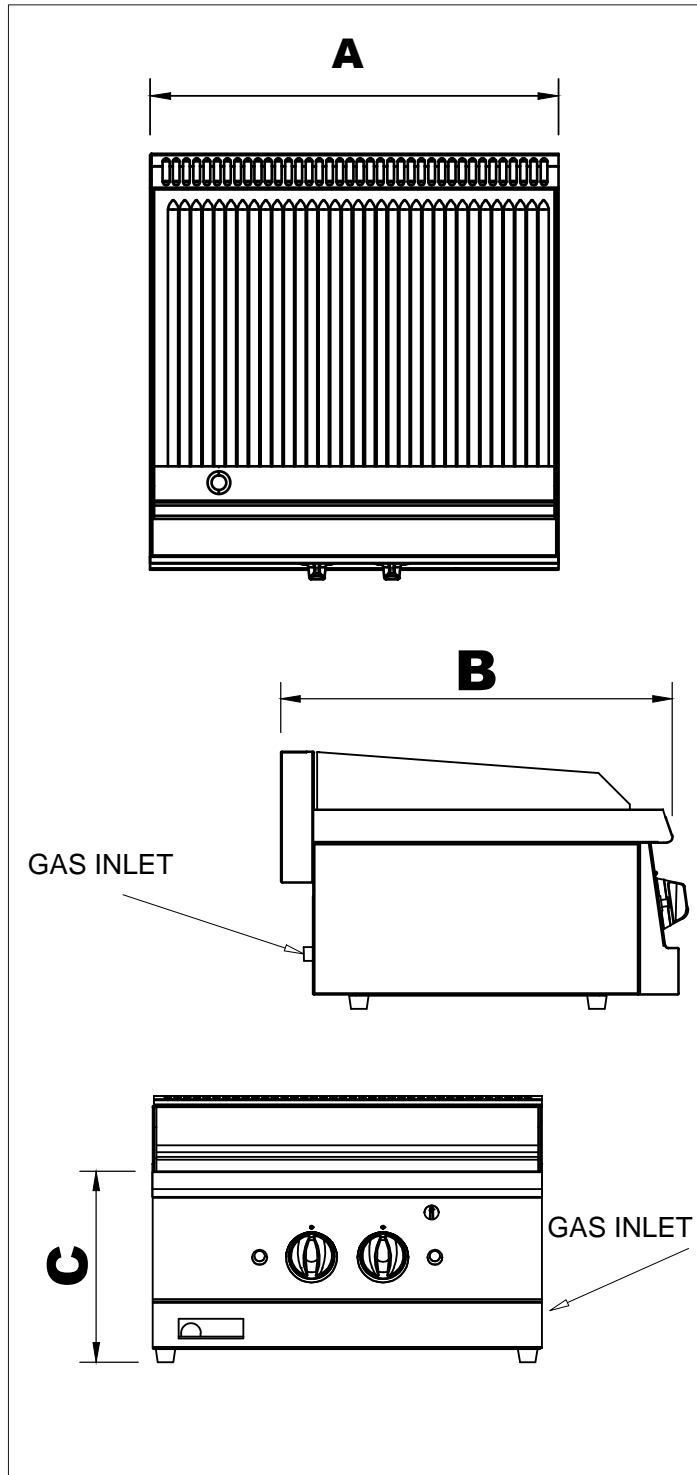

# KUSINA

fry top rbbbed 7,16kW

## G6I210G-D

Code	G6I210G
Width (A)	600
Dept (B)	600
Hight (C)	300
Gas Inlet	1/2"
Power	7,16 kW
Weight (kg)	59
Volume (m <sup>3</sup> )	0,28

CE

All rights reserved.