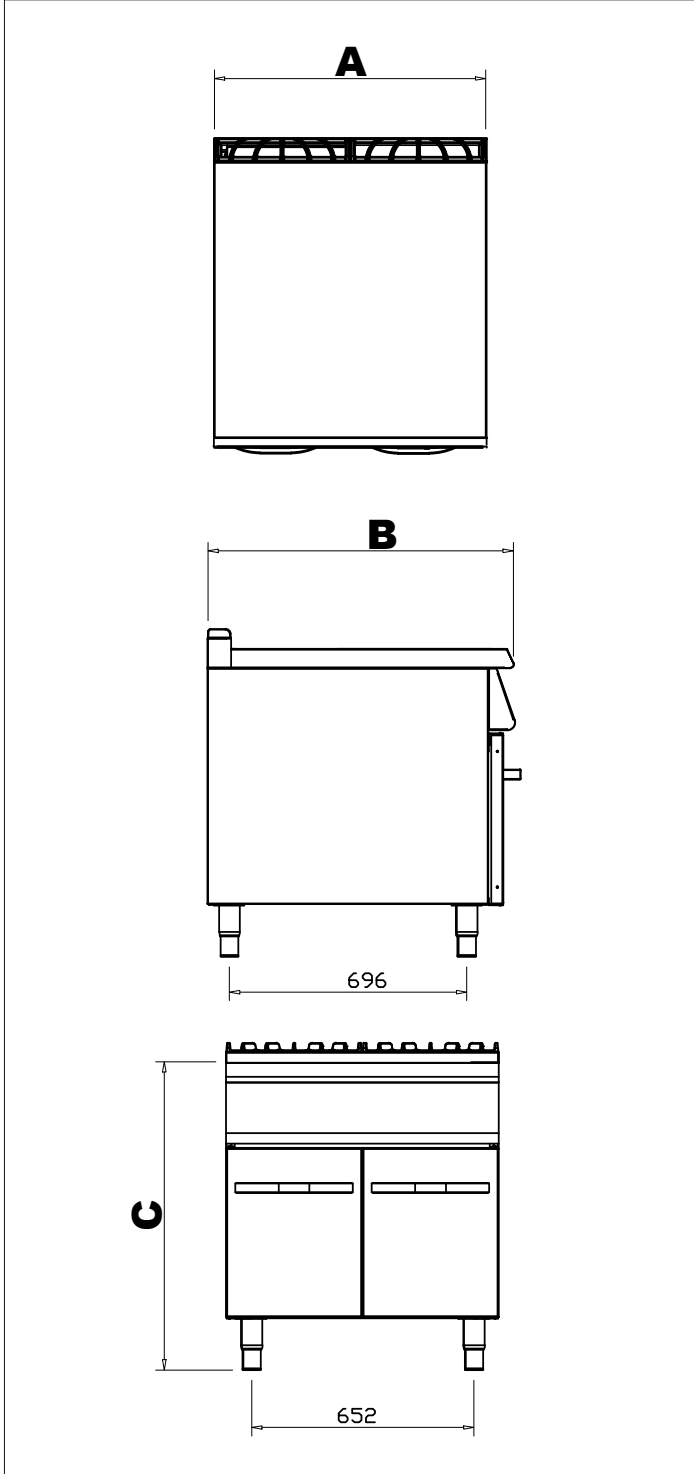

Neutral bench
G9T200N

Name: _____

Item: _____

Model: _____

General Features

- Stainless steel body
- Easy to clean and hygienic
- Ergonomic design
- Adjustable legs
- Long life

Product Highlighting Details

- Cupboard with door
- Optional drawer system
- Unscratchable and enameled cast iron back grate

Construction

Neutral bench
G9T200N

Short Form Specification

APPROVAL: _____

Neutral bench
G9T200N

Kod - Code	G9T200N
Geniřlik - Width (A)	800
Derinlik - Dept (B)	900
Yükseklik - Hight (C)	900
Ağırlık - Weight (kg)	67
Hacim - Volume (m ³)	1,05