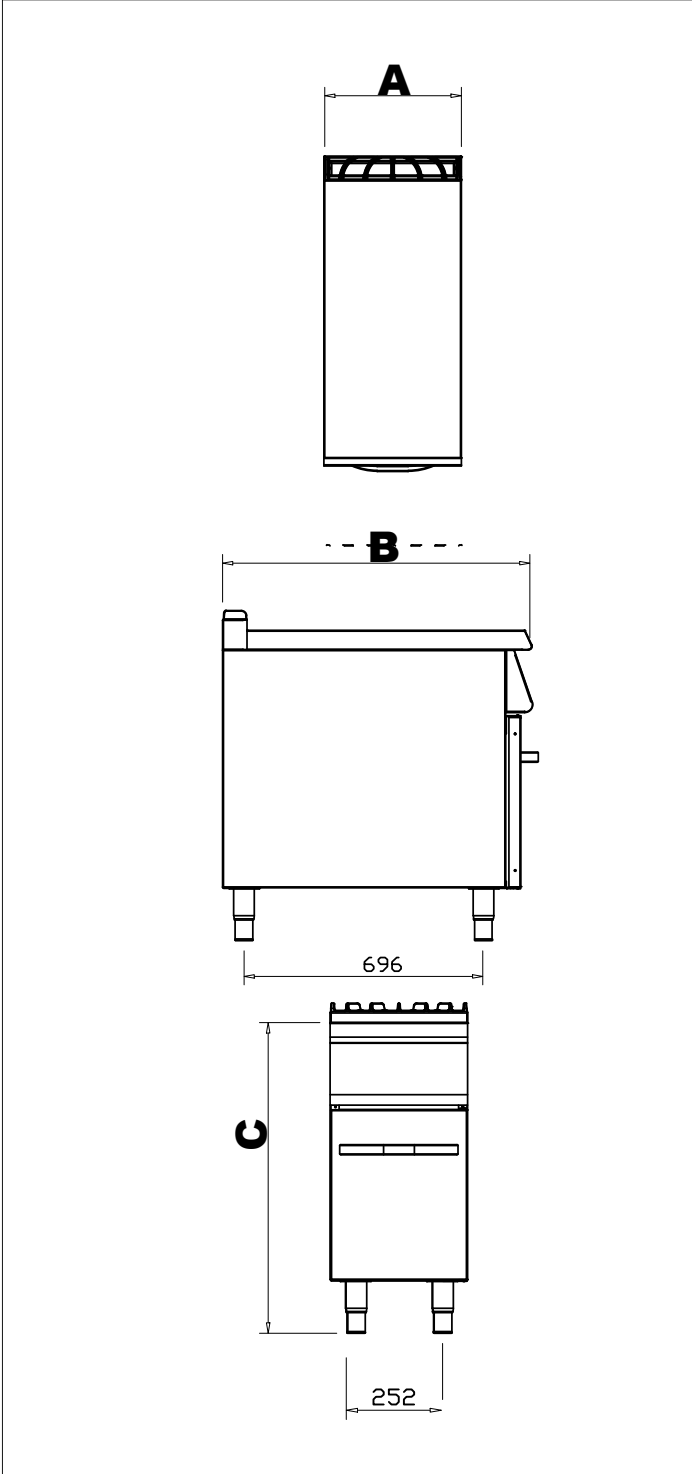

Neutral bench
G9T100N

Neutral bench
G9T100N

Short Form Specification

Name: _____

Item: _____

Model: _____

General Features

- Stainless steel body
- Easy to clean and hygienic
- Ergonomic design
- Adjustable legs
- Long life

Product Highlighting Details

- Cupboard with door
- Optional drawer system
- Unscratchable and enameled cast iron back grate

Construction

APPROVAL: _____

Neutral bench
G9T100N

Kod - Code	G9T100N
Geniřlik - Width (A)	400
Derinlik - Dept (B)	900
Yükseklik - Hight (C)	900
Ağırlık - Weight (kg)	65
Hacim - Volume (m ³)	0,56