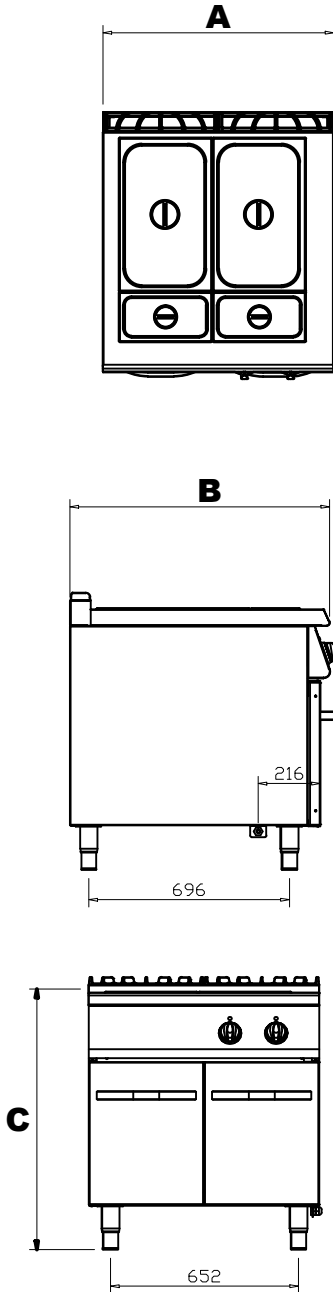

Sauce Bainmarie 4 kW

G9S200E

Sauce Bainmarie 4 kW

G9S200E

Short Form Specification

Name: _____

Item: _____

Model: _____

General Features

- Stainless steel body
- Easy to clean and hygenic
- Ergonomic design
- Adjustable legs
- Long life
- Safety Thermostat
- Water drainage top

Product Highlighting Details

- The dimensions of the pool are according to the GN Sizes
- Safety thermostat
- Unscratchable and enameled cast iron back grate
- Cupboard with door
- Thermostatic temperature control
- Stainless steel tube heaters under the pool
- Indicator lights when reaching to the required temperature
- Operating temperature range (30-90 ° C)

Construction

APPROVAL: _____

Sauce Bainmarie 4 kW

G9S200E

Kod - Code	G9S200E
Genişlik - Width (A)	800
Derinlik - Dept (B)	900
Yükseklik - Hight (C)	900
Elektrik Giriş - Electrical Inlet	230 V 1N PE
Güç - Power	4 kW
Ağırlık - Weight (kg)	85
Hacim - Volume (mm ³)	1,05