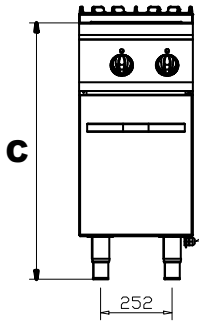

General Features

- Stainless steel body
- Easy to clean and hygienic
- Ergonomic design
- Adjustable legs
- Long life
- Safety Thermostat
- Water drainage top

Product Highlighting Details

- The dimensions of the pool are according to the GN Sizes
- Safety thermostat
- Unscratchable and enameled cast iron back grate
- Cupboard with door
- Thermostatic temperature control
- Stainless steel tube heaters under the pool
- Indicator lights when reaching to the required temperature
- Operating temperature range (30-90 ° C)

Construction

APPROVAL: _____

Sauce bain marie 2 kW

G9S100E

| Kod - Code | G9S100E |
|-----------------------------------|-------------|
| Geniřlik - Width (A) | 400 |
| Derinlik - Dept (B) | 900 |
| Yükseklik - Hight (C) | 900 |
| Elektrik Giriř - Electrical Inlet | 230 V 1N PE |
| Güç - Power | 2 kW |
| Ağırlık - Weight (kg) | 65 |
| Hacim - Volume (mm ³) | 0,56 |