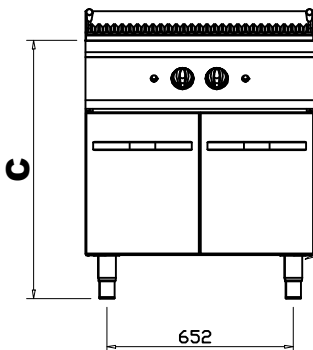

General Features

- Stainless steel body
- Easy to clean and hygienic
- Ergonomic design
- Adjustable legs
- Long life

Product Highlighting Details

- Long life cast iron griddle under the lavstones
- Homogenous cooking surface
- Stainless steel oil collection drawer is placed in cupboard
- Stainless steel V-shape grilling grate
- Waste oil drawer
- Piezo-electric burner ignition
- Independent two cooking areas of surface
- Insulation to prevent overheating of the body and reduce energy losses
- Slightly sloped cooking surface , easy and convenient for cleaning, with liquid discharge hole

Construction

APPROVAL: _____

Lavstone griddle 22 kW

G9L200G

Code	G9L200G
Width (A)	800
Dept (B)	900
Hight (C)	900
Gas Inlet	R 1/2"
Power	22 kW
Weight (kg)	154
Volume (m ³)	1,05