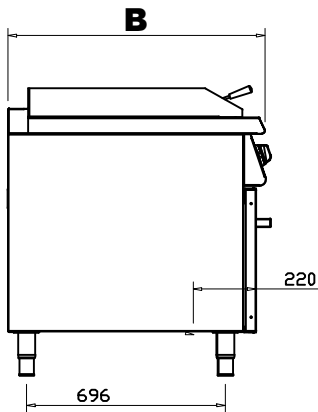

Construction

APPROVAL: _____

Lavstone griddle 22 kW

G9L200G

Code	G9L200G
Width (A)	800
Dept (B)	900
Hight (C)	900
Gas Inlet	R 1/2"
Power	22 kW
Weight (kg)	154
Volume (m ³)	1,05