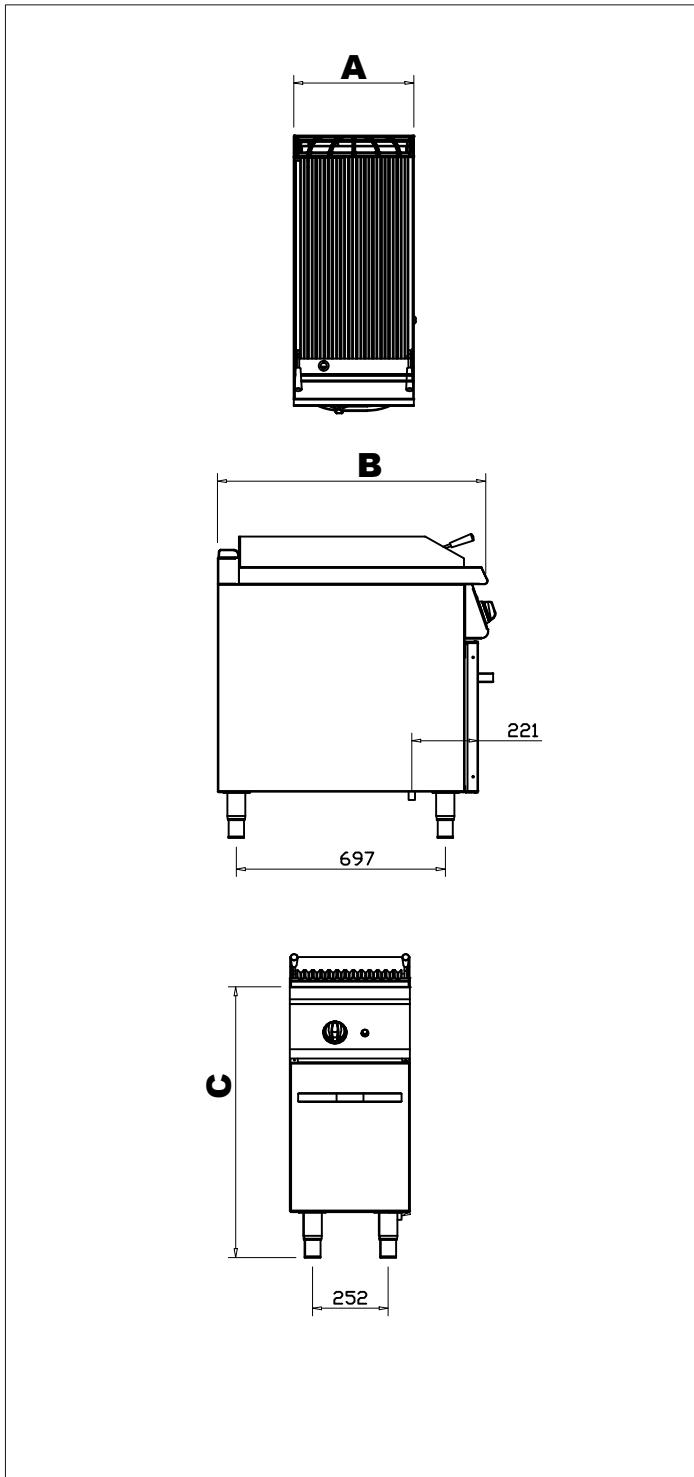

Lavastone griddle 11 kW

G9L100G

Lavastone griddle 11 kW

G9L100G

Short Form Specification

Name: _____

Item: _____

Model: _____

Construction

APPROVAL: _____

Lavastone griddle 11 kW

G9L100G

Code	G9L100G
Width (A)	400
Dept (B)	900
Hight (C)	900
Gas Inlet	R 1/2"
Power	11 kW
Weight (kg)	89
Volume (mm ³)	0,55