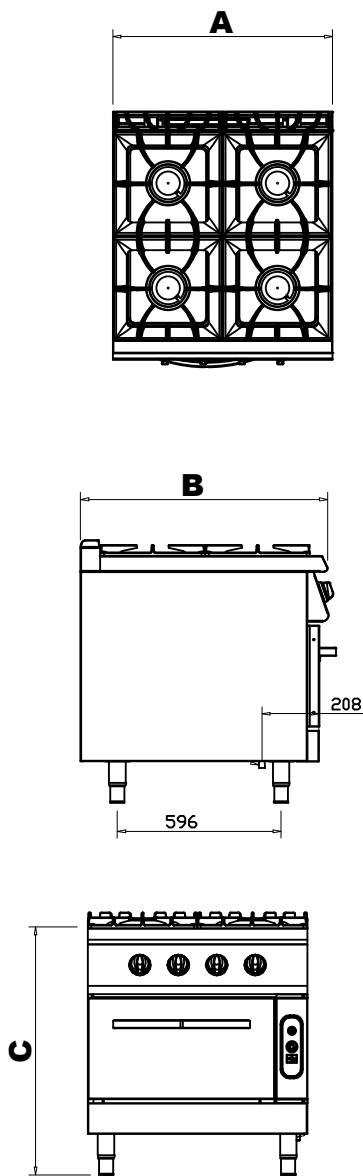

Construction

APPROVAL: _____

Gas Cooker 38 kW

G9K210G

Code	G9K210G
Width (A)	800
Dept (B)	900
Hight (C)	900
Gas Inlet	R 1/2"
Power	38 kW
Weight (kg)	145
Volume (m ³)	1,05