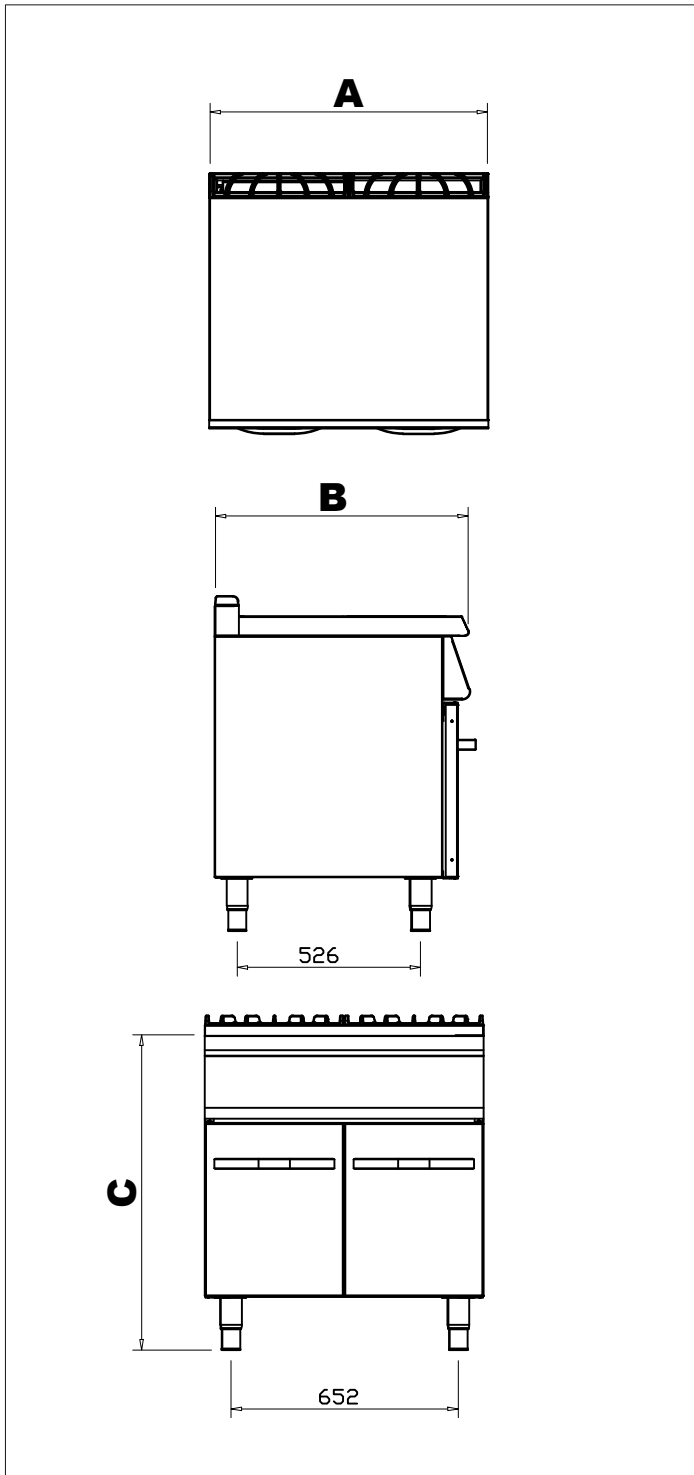

Construction

APPROVAL: _____

neutral bench

G7T200N

Code	G7T100N
Width (A)	800
Dept (B)	730
Hight (C)	900
Weight (kg)	55
Volume (mm ³)	0,75