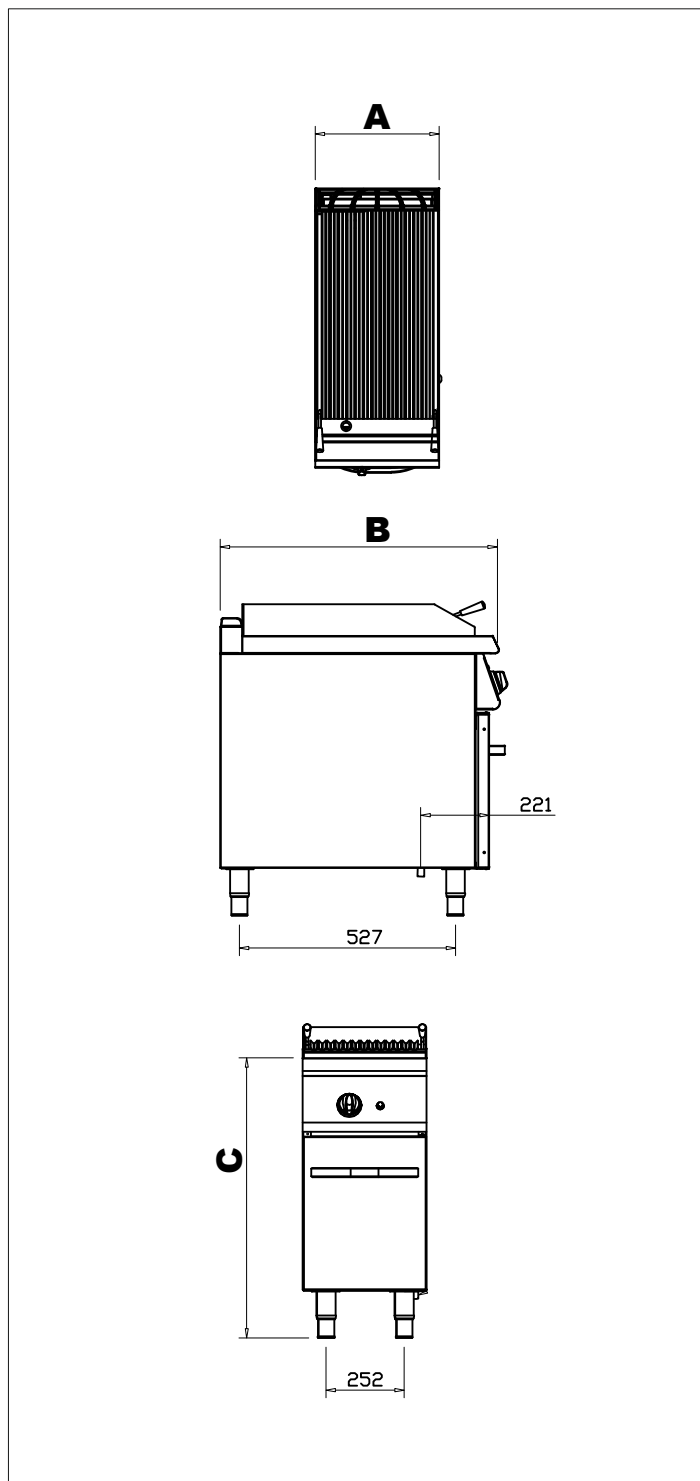

Construction

APPROVAL: _____

lavstone griddle 9 kW

G7L100G

KCode	G7L100G
Width (A)	400
Dept (B)	730
Hight (C)	900
Gas Inlet	R 1/2"
Power	9 kW
Weight (kg)	76
Volume (m ³)	0,45