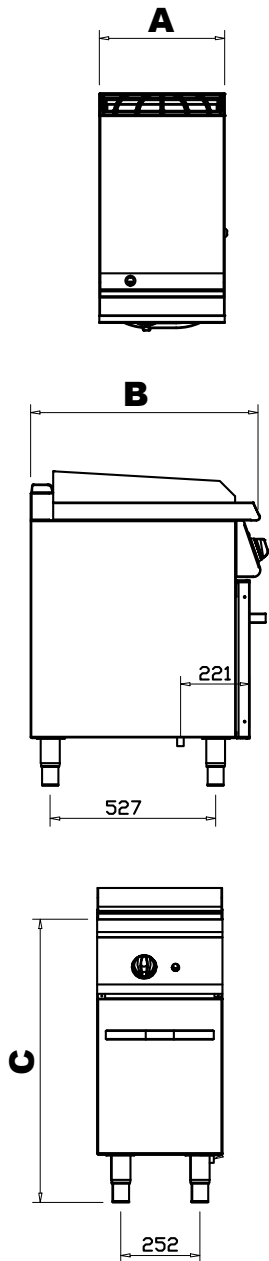

KUSINA

fry top fully ribbed 6,5 kW

8 @ 8

Code	G7I110G
Width (A)	400
Dept (B)	730
Hight (C)	900
Gas Inlet	R 1/2"
Power	6,5 kW
Weight (kg)	83
Volume (mm ³)	0,45

CE

All rights reserved.